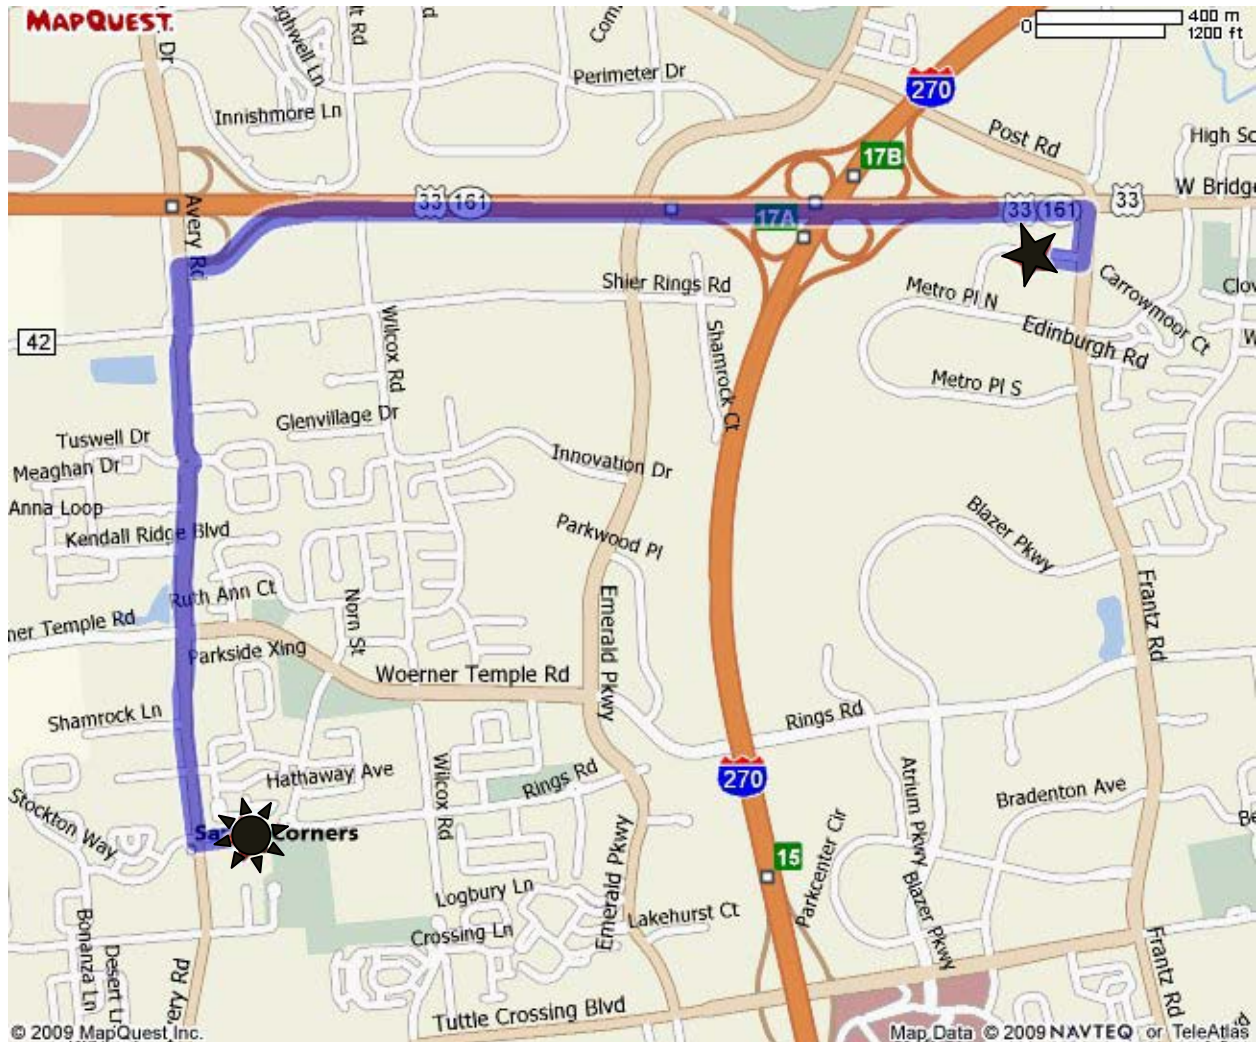

The Convention Memorial Service on Friday night will be held at:

**St. John Lutheran Church**  
**6135 Rings Road**  
**Dublin, OH 43016**  
**614.889.2284**

(map and directions below)

**Directions from Embassy Suites Hotel** ★  
**to**  
**St. John Lutheran Church-Dublin, OH** ★

Leave hotel parking lot and turn right, take loop around to Frantz Road.  
Turn left on Frantz Road and go to the light. Turn left onto Route 161.  
Take Route 161 West, approximately 1-1/2 miles to Avery-Muirfield exit.  
At the top of the ramp, turn left onto Avery Road, proceed through 2 lights and a round-about to Rings Road.  
Rings Road will be on the left, about 1/2 mile from the round-about. Cramer Crossing is on the right side.  
You will see St. John Lutheran Church off to your left as you approach Rings Road.  
Turn left onto Rings Road and turn right into the church parking lot.